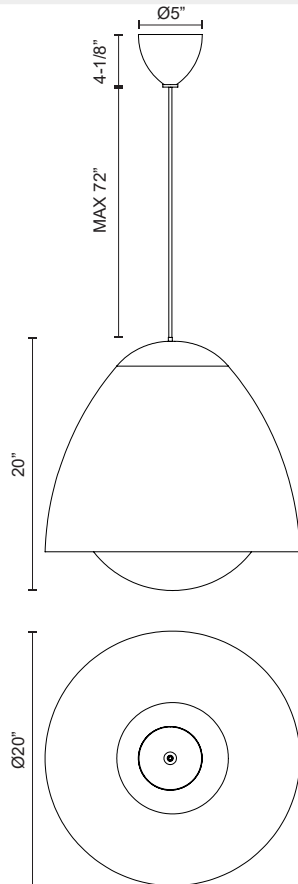

alora mood

P. 1.855.855.8926

CANADA: 19054 28TH Avenue Surrey - BC V3Z 6M3

USA: 3035 E. Lone Mountain Rd - Las Vegas, NV, 89081

KENJI PD529220

FIXTURE DIMENSIONS	D20" x H20"
LAMP TYPE	E26
MAX WATTAGE	60W
BULB QTY	1
BULBS INCLUDED	No
VOLTAGE	120V
GLASS DETAILS	Opal Glass
MATERIAL	Glass; Steel;
WIRE LENGTH	72"
MINIMUM HANG HEIGHT	28"
SLOPED CEILING ADAPTABLE	Yes
LOCATION	Dry
CANOPY DIMENSIONS	D5" x H4-1/8"
PAINT FINISH	AG02; MB01;

[D - Diameter, L - Length, W - Width, H - Height, E - Extension]

AVAILABLE FINISHES:

PD529220AGOP

Aged Gold/Opal
Matte Glass

PD529220MBOP

Matte Black/Opal
Matte Glass

*For complete warranty terms, please visit: www.aloralighting.com/warranty